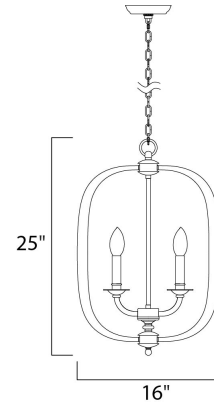

Lighting Your Life Since 1970

Product Specifications - 22372NAB

Job Name:	Job Type:
Quantity:	Comments:

22372NAB
Fairmont 3-Light Pendant

Finish

Natural Aged Brass

Glass/Shade

Product Category

Single Pendant

Lamping

Number of Bulbs	3
Light Type	Incandescent
Bulb Type	CA
Max Bulb Wattage	60
Max Fixture Wattage	180
Rated Life	
Rated Lumens	±0
Color Temp	
Bulb(s)	Not Included
Light Up/Down	N/A
Beam Spread	N/A
CRI	N/A
Photo Cell Included	N/A
Ballast/Driver/Transformer	No
Dimmable	N/A

Measurements

Width	16.00"
Height	25.00"
Length	N/A
Extension	N/A
Back Plate Width	N/A
Back Plate Height	N/A
HCO	N/A
Min Overall Height	0.00"
Max Overall Height	N/A
Hanging Weight	11.02 lbs
Height Adjustable	N/A
Slope	N/A
Chain Length	36"
Wire Length	180"
Canopy Width	N/A
Canopy Height	N/A
Canopy Length	N/A

Shipping

Carton Weight	13.22 lbs
Carton Width	17"
Carton Height	27"
Carton Length	18"
Carton Cubic Feet	4.88
Master Pack	1
Master Pack Weight	N/A
Master Pack Width	N/A
Master Pack Height	N/A
Master Pack Length	N/A
Master Cubic Feet	N/A
UPS Shippable	Yes