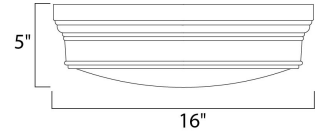

Lighting Your Life Since 1970

Product Specifications - 22371SWPN

Job Name:	Job Type:
Quantity:	Comments:

22371SWPN
Fairmont 3-Light Flush Mount

Finish

Polished Nickel

Glass/Shade

Satin White

Measurements

Width	16.00"
Height	5.00"
Length	16.00"
Extension	N/A
Back Plate Width	N/A
Back Plate Height	N/A
HCO	N/A
Min Overall Height	0.00"
Max Overall Height	N/A
Hanging Weight	6.60 lbs
Height Adjustable	N/A
Slope	N/A
Chain Length	N/A
Wire Length	N/A
Canopy Width	N/A
Canopy Height	N/A
Canopy Length	N/A