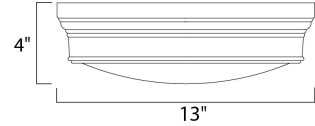

Lighting Your Life Since 1970

Product Specifications - 22370SWPN

Job Name:	Job Type:
Quantity:	Comments:

22370SWPN
Fairmont 2-Light Flush Mount

Finish

Polished Nickel

Glass/Shade

Satin White

Measurements

Width	13.00"
Height	4.00"
Length	13.00"
Extension	N/A
Back Plate Width	N/A
Back Plate Height	N/A
HCO	N/A
Min Overall Height	0.00"
Max Overall Height	N/A
Hanging Weight	8.80 lbs
Height Adjustable	N/A
Slope	N/A
Chain Length	N/A
Wire Length	N/A
Canopy Width	N/A
Canopy Height	N/A
Canopy Length	N/A

Shipping

Carton Weight	11.00 lbs
Carton Width	15"
Carton Height	7"
Carton Length	15"
Carton Cubic Feet	1.02
Master Pack	1
Master Pack Weight	N/A
Master Pack Width	N/A
Master Pack Height	N/A
Master Pack Length	N/A
Master Cubic Feet	N/A
UPS Shippable	Yes