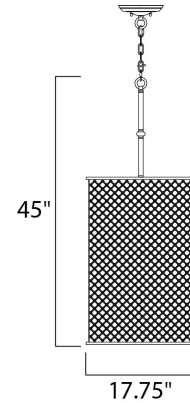

Lighting Your Life Since 1970

Product Specifications - 22368OMNAB

Job Name:	Job Type:
Quantity:	Comments:

22368OMNAB
Manchester 6-Light Entry Foyer Pendant

Finish

Natural Aged Brass

Glass/Shade

Product Category

Entry Foyer Pendant

Lamping

Number of Bulbs	6
Light Type	Incandescent
Bulb Type	MB
Max Bulb Wattage	60
Max Fixture Wattage	360
Rated Life	
Rated Lumens	±0
Color Temp	
Bulb(s)	Not Included
Light Up/Down	N/A
Beam Spread	N/A
CRI	N/A
Photo Cell Included	N/A
Ballast/Driver/Transformer	No
Dimmable	N/A

Measurements

Width	17.75"
Height	45.00"
Length	N/A
Extension	N/A
Back Plate Width	N/A
Back Plate Height	N/A
HCO	N/A
Min Overall Height	0.00"
Max Overall Height	N/A
Hanging Weight	28.60 lbs
Height Adjustable	N/A
Slope	120°
Chain Length	N/A
Wire Length	N/A
Canopy Width	1.00"
Canopy Height	N/A
Canopy Length	N/A

Shipping

Carton Weight	33.00 lbs
Carton Width	22"
Carton Height	33"
Carton Length	22"
Carton Cubic Feet	9.58
Master Pack	1
Master Pack Weight	N/A
Master Pack Width	N/A
Master Pack Height	N/A
Master Pack Length	N/A
Master Cubic Feet	N/A
UPS Shippable	Oversize