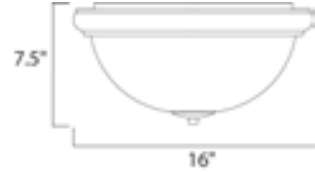

Finish
Bronze

Glass/Shade
Clear/Frosted

Product Category
Flush Mount

Lamping

Number of Bulbs	3
Light Type	Incandescent
Bulb Type	MB
Max Bulb Wattage	100
Max Fixture Wattage	300
Rated Life	±2,500 Hours
Rated Lumens	±2,016
Color Temp	±2,700 K
Bulb(s)	Not Included
Light Up/Down	N/A
Beam Spread	N/A
CRI	N/A
Photo Cell Included	N/A
Ballast/Driver/Transformer	No
Dimmable	Standard

Measurements

Width	16.00"
Height	7.50"
Length	N/A
Extension	N/A
Back Plate Width	N/A
Back Plate Height	N/A
HCO	N/A
Min Overall Height	0.00"
Max Overall Height	N/A
Hanging Weight	9.26 lbs
Height Adjustable	N/A
Slope	N/A
Chain Length	N/A
Wire Length	N/A
Canopy Width	N/A
Canopy Height	N/A
Canopy Length	N/A

Shipping

Carton Weight	13.67 lbs
Carton Width	19"
Carton Height	10"
Carton Length	19"
Carton Cubic Feet	2.25
Master Pack	1
Master Pack Weight	N/A
Master Pack Width	N/A
Master Pack Height	N/A
Master Pack Length	N/A
Master Cubic Feet	N/A
UPS Shippable	Yes

Certification

Safety Rating	Dry
Energy Star	No
CA Title 24	No
CA Title 20	No
ADA	No
Dark Sky	N/A

Other

UPC Code	783209097094
Shades Included	N/A
Crystals Included	N/A
Diffuser Included	N/A
Conversion Kit	N/A
Material	Metal

Equivalents

Incandescent Watts	N/A
Fluorescent Watts	N/A

Maxim Lighting International and all designs, logos and images © 2015 Maxim Lighting International. All Rights Reserved. Maxim Lighting International reserves the right, at any time, to make changes in the design and/or construction of the product including the discontinuation of product without prior notice. Color may vary from what is pictured above due to limitations inherent to photographic processes.

Always consult a qualified, licensed electrician before installation of any product weighing 35 pounds or more. We recommend that a qualified, licensed electrician do the installation. Always install to a mechanically sound structure.