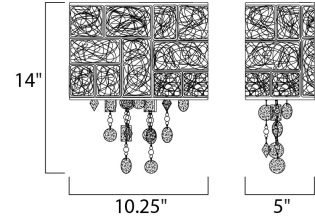

Lighting Your Life Since 1970

Product Specifications - 21569TWP

Job Name:	Job Type:
Quantity:	Comments:

21569TWP
Allure 2-Light Wall Sconce

Finish

Polished Nickel

Glass/Shade

Product Category

Wall Sconce

Lamping

Number of Bulbs	2
Light Type	Xenon
Bulb Type	G9
Max Bulb Wattage	40
Max Fixture Wattage	80
Rated Life	
Rated Lumens	±0
Color Temp	
Bulb(s)	Included
Light Up/Down	N/A
Beam Spread	N/A
CRI	N/A
Photo Cell Included	N/A
Ballast/Driver/Transformer	No
Dimmable	N/A

Measurements

Width	10.25"
Height	14.00"
Length	N/A
Extension	5"
Back Plate Width	4.75"
Back Plate Height	5.63"
HCO	3.75"
Min Overall Height	0.00"
Max Overall Height	N/A
Hanging Weight	1.87 lbs
Height Adjustable	N/A
Slope	N/A
Chain Length	N/A
Wire Length	N/A
Canopy Width	
Canopy Height	
Canopy Length	N/A

Shipping

Carton Weight	2.87 lbs
Carton Width	7"
Carton Height	10"
Carton Length	12"
Carton Cubic Feet	0.48
Master Pack	1
Master Pack Weight	N/A
Master Pack Width	N/A
Master Pack Height	N/A
Master Pack Length	N/A
Master Cubic Feet	N/A
UPS Shippable	Yes