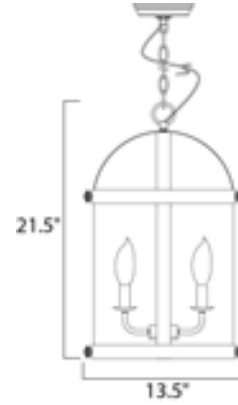

Lighting Your Life Since 1970

Product Specifications - 21550CLBZ

Job Name:	Job Type:
Quantity:	Comments:

21550CLBZ
Tara 4-Light Pendant

Finish
Bronze

Glass/Shade
Clear

Product Category
Entry Foyer Pendant

Lamping

Measurements

Width	13.50"
Height	21.50"
Length	N/A
Extension	N/A
Back Plate Width	N/A
Back Plate Height	N/A
HCO	N/A
Min Overall Height	0.00"
Max Overall Height	N/A
Hanging Weight	15.40 lbs
Height Adjustable	N/A
Slope	N/A
Chain Length	N/A
Wire Length	N/A
Canopy Width	N/A
Canopy Height	N/A
Canopy Length	N/A