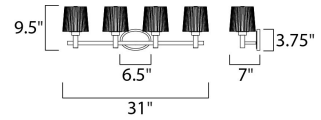

Lighting Your Life Since 1970

Product Specifications - 21514FTSN

Job Name:	Job Type:
Quantity:	Comments:

21514FTSN
Finesse 4-Light Bath Vanity

Finish

Satin Nickel

Glass/Shade

Frosted

Product Category

Bath Vanity

Lamping

Number of Bulbs	4
Light Type	Incandescent
Bulb Type	MB
Max Bulb Wattage	100
Max Fixture Wattage	400
Rated Life	±2,500 Hours
Rated Lumens	±4,600
Color Temp	±2,700 K
Bulb(s)	Not Included
Light Up/Down	N/A
Beam Spread	N/A
CRI	N/A
Photo Cell Included	N/A
Ballast/Driver/Transformer	No
Dimmable	Standard

Measurements

Width	32.00"
Height	8.75"
Length	N/A
Extension	7"
Back Plate Width	6.50"
Back Plate Height	3.75"
HCO	N/A
Min Overall Height	N/A
Max Overall Height	N/A
Hanging Weight	11.73 lbs
Height Adjustable	N/A
Slope	N/A
Chain Length	N/A
Wire Length	N/A
Canopy Width	N/A
Canopy Height	N/A
Canopy Length	N/A

Shipping

Carton Weight	16.62 lbs
Carton Width	15"
Carton Height	9"
Carton Length	32"
Carton Cubic Feet	2.28
Master Pack	1
Master Pack Weight	N/A
Master Pack Width	N/A
Master Pack Height	N/A
Master Pack Length	N/A
Master Cubic Feet	N/A
UPS Shippable	Yes