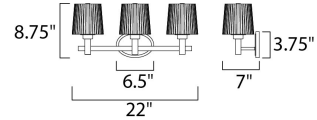

Lighting Your Life Since 1970

Product Specifications - 21513FTSN

| | |
|-----------|-----------|
| Job Name: | Job Type: |
| Quantity: | Comments: |

21513FTSN
Finesse 3-Light Bath Vanity

Finish

Satin Nickel

Glass/Shade

Frosted

Product Category

Bath Vanity

Lamping

| | |
|-----------------------------------|--------------|
| Number of Bulbs | 3 |
| Light Type | Incandescent |
| Bulb Type | MB |
| Max Bulb Wattage | 100 |
| Max Fixture Wattage | 300 |
| Rated Life | ±2,500 Hours |
| Rated Lumens | ±3,450 |
| Color Temp | ±2,700 K |
| Bulb(s) | Not Included |
| Light Up/Down | N/A |
| Beam Spread | N/A |
| CRI | N/A |
| Photo Cell Included | N/A |
| Ballast/Driver/Transformer | No |
| Dimmable | Standard |

Measurements

| | |
|---------------------------|----------|
| Width | 22.00" |
| Height | 8.75" |
| Length | N/A |
| Extension | 7" |
| Back Plate Width | 6.50" |
| Back Plate Height | 3.75" |
| HCO | N/A |
| Min Overall Height | N/A |
| Max Overall Height | N/A |
| Hanging Weight | 8.29 lbs |
| Height Adjustable | N/A |
| Slope | N/A |
| Chain Length | N/A |
| Wire Length | N/A |
| Canopy Width | N/A |
| Canopy Height | N/A |
| Canopy Length | N/A |