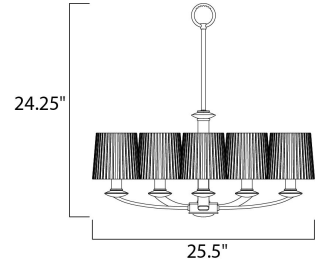

Lighting Your Life Since 1970

Product Specifications - 21505FTSN

Job Name:	Job Type:
Quantity:	Comments:

21505FTSN
Finesse 5-Light Chandelier

Finish
Satin Nickel

Glass/Shade
Frosted

Product Category
Single-Tier Chandelier

Lamping

Number of Bulbs	5
Light Type	Incandescent
Bulb Type	CA
Max Bulb Wattage	60
Max Fixture Wattage	300
Rated Life	±1,500 Hours
Rated Lumens	±3,360
Color Temp	±2,700 K
Bulb(s)	Not Included
Light Up/Down	N/A
Beam Spread	N/A
CRI	N/A
Photo Cell Included	N/A
Ballast/Driver/Transformer	No
Dimmable	Standard Dimmer

Measurements

Width	25.50"
Height	24.25"
Length	N/A
Extension	N/A
Back Plate Width	N/A
Back Plate Height	N/A
HCO	N/A
Min Overall Height	0.00"
Max Overall Height	N/A
Hanging Weight	16.00 lbs
Height Adjustable	N/A
Slope	N/A
Chain Length	36"
Wire Length	180"
Canopy Width	N/A
Canopy Height	N/A
Canopy Length	N/A