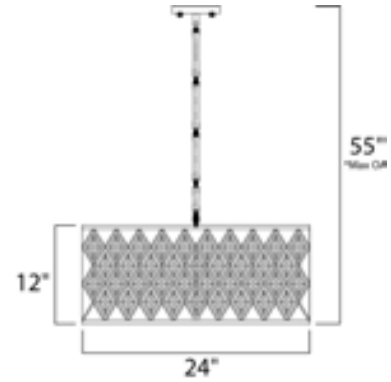

Lighting Your Life Since 1970

Product Specifications - 21457OFGS

Job Name:	Job Type:
Quantity:	Comments:

21457OFGS
Diamond 4-Light Pendant

Finish
Golden Silver

Glass/Shade

Product Category
Single Pendant

Lamping

Measurements

Width	24.00"
Height	9.50"
Length	N/A
Extension	N/A
Back Plate Width	N/A
Back Plate Height	N/A
HCO	N/A
Min Overall Height	0.00"
Max Overall Height	55.00"
Hanging Weight	22.00 lbs
Height Adjustable	N/A
Slope	N/A
Chain Length	N/A
Wire Length	180"
Canopy Width	N/A
Canopy Height	N/A
Canopy Length	N/A