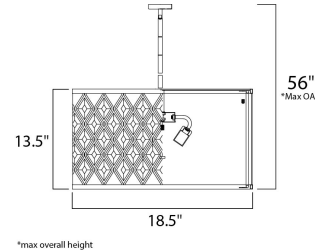

Lighting Your Life Since 1970

Product Specifications - 21455OFGS

Job Name:	Job Type:
Quantity:	Comments:

21455OFGS
Diamond 3-Light Pendant

Finish
Golden Silver

Glass/Shade

Product Category
Single Pendant

Lamping

Measurements

Width	18.50"
Height	11.50"
Length	N/A
Extension	N/A
Back Plate Width	N/A
Back Plate Height	N/A
HCO	N/A
Min Overall Height	0.00"
Max Overall Height	56.00"
Hanging Weight	19.80 lbs
Height Adjustable	N/A
Slope	N/A
Chain Length	N/A
Wire Length	180"
Canopy Width	N/A
Canopy Height	N/A
Canopy Length	N/A

Shipping

Carton Weight	23.10 lbs
Carton Width	21"
Carton Height	15"
Carton Length	21"
Carton Cubic Feet	3.88
Master Pack	1
Master Pack Weight	N/A
Master Pack Width	N/A
Master Pack Height	N/A
Master Pack Length	N/A
Master Cubic Feet	N/A
UPS Shippable	Yes