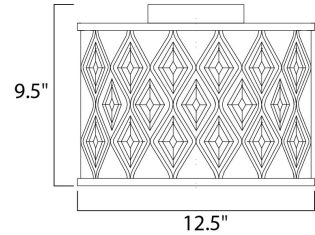

Lighting Your Life Since 1970

Product Specifications - 21451OFGS

Job Name:	Job Type:
Quantity:	Comments:

21451OFGS
Diamond 1-Light Flush Mount

Finish
Golden Silver

Glass/Shade

Product Category
Flush Mount

Lamping

Measurements

Width	12.50"
Height	9.50"
Length	N/A
Extension	N/A
Back Plate Width	N/A
Back Plate Height	N/A
HCO	N/A
Min Overall Height	0.00"
Max Overall Height	N/A
Hanging Weight	7.70 lbs
Height Adjustable	N/A
Slope	N/A
Chain Length	N/A
Wire Length	N/A
Canopy Width	N/A
Canopy Height	N/A
Canopy Length	N/A

Shipping

Carton Weight	11.00 lbs
Carton Width	16"
Carton Height	12"
Carton Length	16"
Carton Cubic Feet	1.78
Master Pack	1
Master Pack Weight	N/A
Master Pack Width	N/A
Master Pack Height	N/A
Master Pack Length	N/A
Master Cubic Feet	N/A
UPS Shippable	Yes