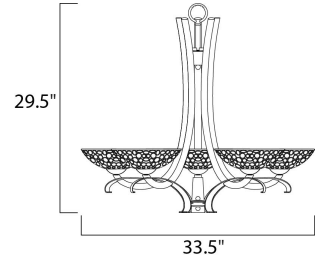

Lighting Your Life Since 1970

Product Specifications - 21345DWUB

Job Name:	Job Type:
Quantity:	Comments:

21345DWUB
Meridian 5-Light Chandelier

Finish
Umber Bronze

Glass/Shade
Dusty White

Product Category
Single-Tier Chandelier

Measurements

Width	33.50"
Height	29.50"
Length	N/A
Extension	N/A
Back Plate Width	N/A
Back Plate Height	N/A
HCO	N/A
Min Overall Height	N/A
Max Overall Height	N/A
Hanging Weight	20.68 lbs
Height Adjustable	N/A
Slope	N/A
Chain Length	36"
Wire Length	180"
Canopy Width	N/A
Canopy Height	N/A
Canopy Length	N/A