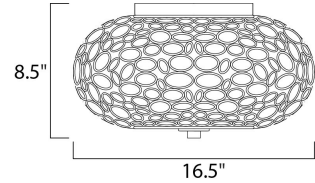

Lighting Your Life Since 1970

Product Specifications - 21340DWUB

Job Name:	Job Type:
Quantity:	Comments:

21340DWUB
Meridian 1-Light Flush Mount

Finish

Umber Bronze

Glass/Shade

Dusty White

Measurements

Width	16.50"
Height	8.50"
Length	N/A
Extension	N/A
Back Plate Width	N/A
Back Plate Height	N/A
HCO	N/A
Min Overall Height	N/A
Max Overall Height	N/A
Hanging Weight	8.42 lbs
Height Adjustable	N/A
Slope	N/A
Chain Length	N/A
Wire Length	N/A
Canopy Width	N/A
Canopy Height	N/A
Canopy Length	N/A

Shipping

Carton Weight	14.42 lbs
Carton Width	19"
Carton Height	19"
Carton Length	19"
Carton Cubic Feet	3.76
Master Pack	1
Master Pack Weight	N/A
Master Pack Width	N/A
Master Pack Height	N/A
Master Pack Length	N/A
Master Cubic Feet	N/A
UPS Shippable	Yes