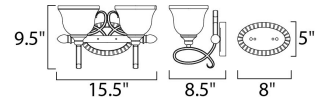

Lighting Your Life Since 1970

Product Specifications - 21312WSOI

Job Name:	Job Type:
Quantity:	Comments:

21312WSOI
Infinity 2-Light Bath Vanity

Finish

Oil Rubbed Bronze

Glass/Shade

Wilshire

Measurements

Width	15.50"
Height	9.50"
Length	N/A
Extension	9"
Back Plate Width	5.00"
Back Plate Height	8.00"
HCO	5.00"
Min Overall Height	0.00"
Max Overall Height	N/A
Hanging Weight	5.29 lbs
Height Adjustable	N/A
Slope	N/A
Chain Length	N/A
Wire Length	N/A
Canopy Width	N/A
Canopy Height	N/A
Canopy Length	N/A

Shipping

Carton Weight	7.28 lbs
Carton Width	11"
Carton Height	11"
Carton Length	18"
Carton Cubic Feet	1.25
Master Pack	1
Master Pack Weight	N/A
Master Pack Width	N/A
Master Pack Height	N/A
Master Pack Length	N/A
Master Cubic Feet	N/A
UPS Shippable	Yes