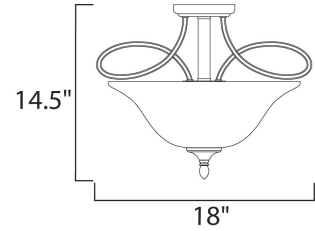

Lighting Your Life Since 1970

Product Specifications - 21302WSOI

Job Name:	Job Type:
Quantity:	Comments:

21302WSOI
Infinity 3-Light Semi-Flush Mount

Finish

Oil Rubbed Bronze

Glass/Shade

Wilshire

Product Category

Semi-Flush Mount

Lamping

Number of Bulbs	3
Light Type	Incandescent
Bulb Type	MB
Max Bulb Wattage	60
Max Fixture Wattage	180
Rated Life	±2,500 Hours
Rated Lumens	±2,016
Color Temp	±2,700 K
Bulb(s)	Not Included
Light Up/Down	N/A
Beam Spread	N/A
CRI	N/A
Photo Cell Included	N/A
Ballast/Driver/Transformer	No
Dimmable	Standard

Measurements

Width	18.00"
Height	14.50"
Length	N/A
Extension	N/A
Back Plate Width	N/A
Back Plate Height	N/A
HCO	N/A
Min Overall Height	0.00"
Max Overall Height	N/A
Hanging Weight	7.06 lbs
Height Adjustable	N/A
Slope	N/A
Chain Length	N/A
Wire Length	N/A
Canopy Width	N/A
Canopy Height	N/A
Canopy Length	N/A