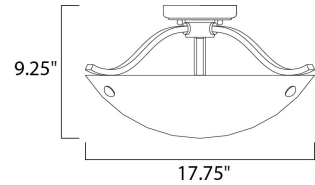

Lighting Your Life Since 1970

Product Specifications - 21261FTSN

Job Name:	Job Type:
Quantity:	Comments:

21261FTSN
Contour 2-Light Semi-Flush Mount

Finish

Satin Nickel

Glass/Shade

Frosted

Product Category

Semi-Flush Mount

Lamping

Number of Bulbs	2
Light Type	Incandescent
Bulb Type	MB
Max Bulb Wattage	60
Max Fixture Wattage	120
Rated Life	±2,500 Hours
Rated Lumens	±1,344
Color Temp	±2,700 K
Bulb(s)	Not Included
Light Up/Down	N/A
Beam Spread	N/A
CRI	N/A
Photo Cell Included	N/A
Ballast/Driver/Transformer	No
Dimmable	Standard

Measurements

Width	17.75"
Height	9.25"
Length	N/A
Extension	N/A
Back Plate Width	N/A
Back Plate Height	N/A
HCO	N/A
Min Overall Height	0.00"
Max Overall Height	N/A
Hanging Weight	6.31 lbs
Height Adjustable	N/A
Slope	N/A
Chain Length	N/A
Wire Length	N/A
Canopy Width	N/A
Canopy Height	N/A
Canopy Length	N/A

Shipping

Carton Weight	10.00 lbs
Carton Width	19"
Carton Height	13"
Carton Length	19"
Carton Cubic Feet	2.48
Master Pack	1
Master Pack Weight	N/A
Master Pack Width	N/A
Master Pack Height	N/A
Master Pack Length	N/A
Master Cubic Feet	N/A
UPS Shippable	Yes