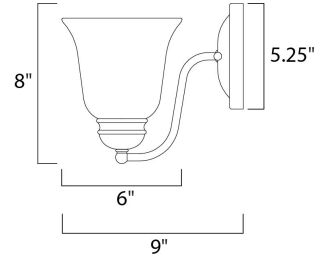

Lighting Your Life Since 1970

Product Specifications - 2120WSOI

Job Name:	Job Type:
Quantity:	Comments:

2120WSOI
Basix 1-Light Wall Sconce

Finish

Oil Rubbed Bronze

Glass/Shade

Wilshire

Product Category

Wall Sconce

Lamping

Number of Bulbs	1
Light Type	Incandescent
Bulb Type	MB
Max Bulb Wattage	100
Max Fixture Wattage	100
Rated Life	±2,500 Hours
Rated Lumens	±1,150
Color Temp	±2,700 K
Bulb(s)	Not Included
Light Up/Down	Both
Beam Spread	N/A
CRI	N/A
Photo Cell Included	N/A
Ballast/Driver/Transformer	No
Dimmable	Standard

Measurements

Width	6.00"
Height	8.00"
Length	N/A
Extension	9"
Back Plate Width	5.25"
Back Plate Height	5.25"
HCO	2.62"
Min Overall Height	0.00"
Max Overall Height	N/A
Hanging Weight	1.98 lbs
Height Adjustable	N/A
Slope	N/A
Chain Length	N/A
Wire Length	N/A
Canopy Width	N/A
Canopy Height	N/A
Canopy Length	N/A