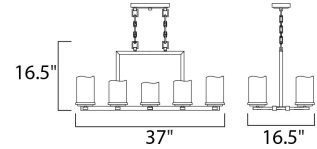

Lighting Your Life Since 1970

Product Specifications - 21149SCRE

Job Name:	Job Type:
Quantity:	Comments:

21149SCRE
Luminous 10-Light Chandelier

Finish
Rustic Ebony

Glass/Shade
Stone Candle

Product Category
Single-Tier Chandelier

Measurements

Width	16.50"
Height	16.50"
Length	37.00"
Extension	N/A
Back Plate Width	N/A
Back Plate Height	N/A
HCO	N/A
Min Overall Height	0.00"
Max Overall Height	N/A
Hanging Weight	39.24 lbs
Height Adjustable	N/A
Slope	N/A
Chain Length	N/A
Wire Length	180"
Canopy Width	4.38"
Canopy Height	9.38"
Canopy Length	N/A

Shipping

Carton Weight	53.50 lbs
Carton Width	21"
Carton Height	13"
Carton Length	40"
Carton Cubic Feet	6.11
Master Pack	1
Master Pack Weight	N/A
Master Pack Width	N/A
Master Pack Height	N/A
Master Pack Length	N/A
Master Cubic Feet	N/A
UPS Shippable	Yes