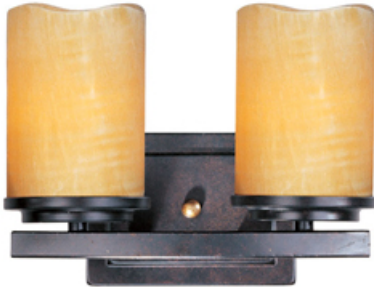

Lighting Your Life Since 1970

Product Specifications - 21142SCRE

Job Name:	Job Type:
Quantity:	Comments:

21142SCRE
Luminous 2-Light Bath Vanity

Finish
Rustic Ebony

Glass/Shade
Stone Candle

Product Category
Bath Vanity

Measurements

Width	11.00"
Height	7.50"
Length	N/A
Extension	6"
Back Plate Width	6.50"
Back Plate Height	4.75"
HCO	N/A
Min Overall Height	0.00"
Max Overall Height	N/A
Hanging Weight	4.41 lbs
Height Adjustable	N/A
Slope	N/A
Chain Length	N/A
Wire Length	N/A
Canopy Width	N/A
Canopy Height	N/A
Canopy Length	N/A