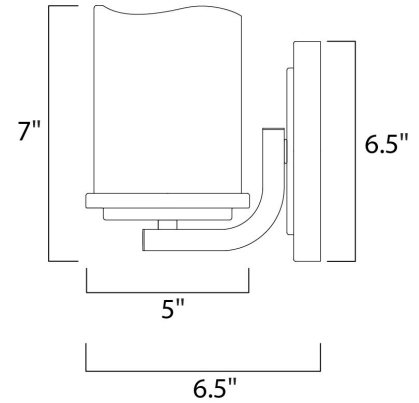

Lighting Your Life Since 1970

Product Specifications - 21141SCRE

Job Name:	Job Type:
Quantity:	Comments:

21141SCRE
Luminous 1-Light Wall Sconce

Finish
Rustic Ebony

Glass/Shade
Stone Candle

Product Category
Wall Sconce

Measurements

Width	5.00"
Height	7.00"
Length	N/A
Extension	7"
Back Plate Width	4.75"
Back Plate Height	6.50"
HCO	N/A
Min Overall Height	0.00"
Max Overall Height	N/A
Hanging Weight	3.53 lbs
Height Adjustable	N/A
Slope	N/A
Chain Length	N/A
Wire Length	N/A
Canopy Width	N/A
Canopy Height	N/A
Canopy Length	N/A

Shipping

Carton Weight	4.50 lbs
Carton Width	7"
Carton Height	11"
Carton Length	9"
Carton Cubic Feet	0.41
Master Pack	1
Master Pack Weight	N/A
Master Pack Width	N/A
Master Pack Height	N/A
Master Pack Length	N/A
Master Cubic Feet	N/A
UPS Shippable	Yes