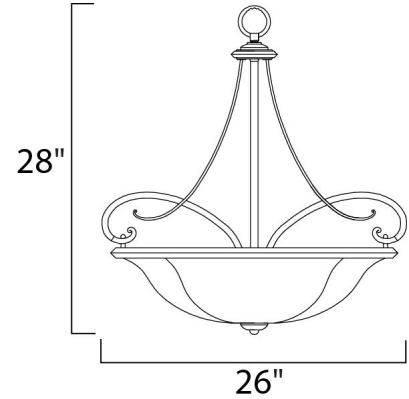

Lighting Your Life Since 1970

Product Specifications - 21077FLRB

Job Name:	Job Type:
Quantity:	Comments:

21077FLRB
Oak Harbor 4-Light Pendant

Finish

Rustic Burnished

Glass/Shade

Frost Lichen

Product Category

Invert Bowl Pendant

Lamping

Number of Bulbs	4
Light Type	Incandescent
Bulb Type	MB
Max Bulb Wattage	100
Max Fixture Wattage	400
Rated Life	±2,500 Hours
Rated Lumens	±4,600
Color Temp	±2,700 K
Bulb(s)	Not Included
Light Up/Down	N/A
Beam Spread	N/A
CRI	N/A
Photo Cell Included	N/A
Ballast/Driver/Transformer	No
Dimmable	Standard

Measurements

Width	26.00"
Height	28.00"
Length	N/A
Extension	N/A
Back Plate Width	N/A
Back Plate Height	N/A
HCO	N/A
Min Overall Height	0.00"
Max Overall Height	102.00"
Hanging Weight	32.00 lbs
Height Adjustable	N/A
Slope	N/A
Chain Length	36"
Wire Length	180"
Canopy Width	N/A
Canopy Height	N/A
Canopy Length	N/A