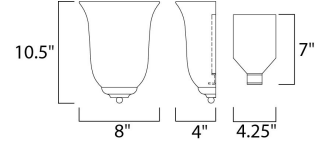

Finish

Oil Rubbed Bronze

Glass/Shade

Marble

Product Category

Wall Sconce

Lamping

Number of Bulbs	1
Light Type	Incandescent
Bulb Type	MB
Max Bulb Wattage	100
Max Fixture Wattage	100
Rated Life	±2,500 Hours
Rated Lumens	±1,150
Color Temp	±2,700 K
Bulb(s)	Not Included
Light Up/Down	Up
Beam Spread	N/A
CRI	N/A
Photo Cell Included	N/A
Ballast/Driver/Transformer	No
Dimmable	Standard

Measurements

Width	8.00"
Height	10.50"
Length	N/A
Extension	4"
Back Plate Width	4.25"
Back Plate Height	7.09"
HCO	4.07"
Min Overall Height	0.00"
Max Overall Height	N/A
Hanging Weight	2.16 lbs
Height Adjustable	N/A
Slope	N/A
Chain Length	N/A
Wire Length	N/A
Canopy Width	N/A
Canopy Height	N/A
Canopy Length	N/A

Shipping

Carton Weight	3.00 lbs
Carton Width	10"
Carton Height	6"
Carton Length	11"
Carton Cubic Feet	0.40
Master Pack	1
Master Pack Weight	N/A
Master Pack Width	N/A
Master Pack Height	N/A
Master Pack Length	N/A
Master Cubic Feet	N/A
UPS Shippable	Yes

Certification

Safety Rating	Dry
Energy Star	No
CA Title 24	No
CA Title 20	No
ADA	Yes
Dark Sky	N/A

Other

UPC Code	783209011243
Shades Included	N/A
Crystals Included	N/A
Diffuser Included	N/A
Conversion Kit	N/A
Material	Iron

Equivalents

Incandescent Watts	N/A
Fluorescent Watts	N/A

Maxim Lighting International and all designs, logos and images © 2015 Maxim Lighting International. All Rights Reserved. Maxim Lighting International reserves the right, at any time, to make changes in the design and/or construction of the product including the discontinuation of product without prior notice. Color may vary from what is pictured above due to limitations inherent to photographic processes.

Always consult a qualified, licensed electrician before installation of any product weighing 35 pounds or more. We recommend that a qualified, licensed electrician do the installation. Always install to a mechanically sound structure.