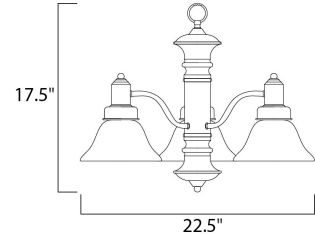

Lighting Your Life Since 1970

Product Specifications - 20326MRSN

Job Name:	Job Type:
Quantity:	Comments:

20326MRSN
Newburg 3-Light Chandelier

Finish
Satin Nickel

Glass/Shade
Marble

Product Category
Down Light Chandelier

Measurements

Width	22.50"
Height	17.50"
Length	N/A
Extension	N/A
Back Plate Width	N/A
Back Plate Height	N/A
HCO	N/A
Min Overall Height	0.00"
Max Overall Height	N/A
Hanging Weight	7.52 lbs
Height Adjustable	N/A
Slope	N/A
Chain Length	36"
Wire Length	180"
Canopy Width	N/A
Canopy Height	N/A
Canopy Length	N/A