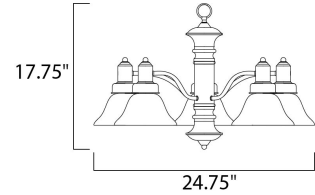

Finish

Satin Nickel

Glass/Shade

Marble

Product Category

Down Light Chandelier

Lamping

Number of Bulbs	5
Light Type	Incandescent
Bulb Type	MB
Max Bulb Wattage	100
Max Fixture Wattage	500
Rated Life	±2,500 Hours
Rated Lumens	±5,750
Color Temp	±2,700 K
Bulb(s)	Not Included
Light Up/Down	N/A
Beam Spread	N/A
CRI	N/A
Photo Cell Included	N/A
Ballast/Driver/Transformer	No
Dimmable	Standard

Measurements

Width	24.75"
Height	17.75"
Length	N/A
Extension	N/A
Back Plate Width	N/A
Back Plate Height	N/A
HCO	N/A
Min Overall Height	0.00"
Max Overall Height	N/A
Hanging Weight	13.45 lbs
Height Adjustable	N/A
Slope	N/A
Chain Length	36"
Wire Length	180"
Canopy Width	N/A
Canopy Height	N/A
Canopy Length	N/A

Shipping

Carton Weight	15.50 lbs
Carton Width	23"
Carton Height	9"
Carton Length	23"
Carton Cubic Feet	2.64
Master Pack	1
Master Pack Weight	N/A
Master Pack Width	N/A
Master Pack Height	N/A
Master Pack Length	N/A
Master Cubic Feet	N/A
UPS Shippable	Yes

Certification

Safety Rating	Dry
Energy Star	No
CA Title 24	No
CA Title 20	No
ADA	No
Dark Sky	N/A

Other

UPC Code	783209003354
Shades Included	N/A
Crystals Included	N/A
Diffuser Included	N/A
Conversion Kit	N/A
Material	Iron

Equivalents

Incandescent Watts	N/A
Fluorescent Watts	N/A

Maxim Lighting International and all designs, logos and images © 2015 Maxim Lighting International. All Rights Reserved. Maxim Lighting International reserves the right, at any time, to make changes in the design and/or construction of the product including the discontinuation of product without prior notice. Color may vary from what is pictured above due to limitations inherent to photographic processes.

Always consult a qualified, licensed electrician before installation of any product weighing 35 pounds or more. We recommend that a qualified, licensed electrician do the installation. Always install to a mechanically sound structure.