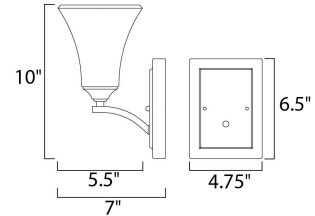

Lighting Your Life Since 1970

Product Specifications - 20098FTSN

Job Name:	Job Type:
Quantity:	Comments:

20098FTSN
Aurora 1-Light Wall Sconce

Finish
Satin Nickel

Glass/Shade
Frosted

Product Category
Wall Sconce

Measurements

Width	5.50"
Height	10.00"
Length	N/A
Extension	7"
Back Plate Width	4.76"
Back Plate Height	6.50"
HCO	6.75"
Min Overall Height	0.00"
Max Overall Height	N/A
Hanging Weight	2.43 lbs
Height Adjustable	N/A
Slope	N/A
Chain Length	N/A
Wire Length	N/A
Canopy Width	N/A
Canopy Height	N/A
Canopy Length	N/A

Shipping

Carton Weight	3.17 lbs
Carton Width	8"
Carton Height	9"
Carton Length	9"
Carton Cubic Feet	0.39
Master Pack	1
Master Pack Weight	N/A
Master Pack Width	N/A
Master Pack Height	N/A
Master Pack Length	N/A
Master Cubic Feet	N/A
UPS Shippable	Yes