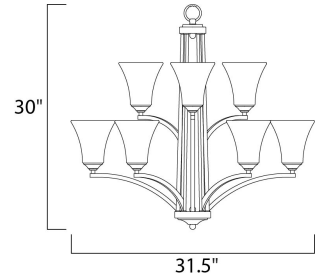

Lighting Your Life Since 1970

Product Specifications - 20096FTOI

Job Name:	Job Type:
Quantity:	Comments:

20096FTOI
Aurora 9-Light Chandelier

Finish

Oil Rubbed Bronze

Glass/Shade

Frosted

Product Category

Multi-Tier Chandelier

Lamping

Number of Bulbs	9
Light Type	Incandescent
Bulb Type	MB
Max Bulb Wattage	100
Max Fixture Wattage	900
Rated Life	±2,500 Hours
Rated Lumens	±10,350
Color Temp	±2,700 K
Bulb(s)	Not Included
Light Up/Down	N/A
Beam Spread	N/A
CRI	N/A
Photo Cell Included	N/A
Ballast/Driver/Transformer	No
Dimmable	Standard

Measurements

Width	31.50"
Height	30.00"
Length	N/A
Extension	N/A
Back Plate Width	N/A
Back Plate Height	N/A
HCO	N/A
Min Overall Height	0.00"
Max Overall Height	N/A
Hanging Weight	22.66 lbs
Height Adjustable	N/A
Slope	N/A
Chain Length	72"
Wire Length	180"
Canopy Width	N/A
Canopy Height	N/A
Canopy Length	N/A