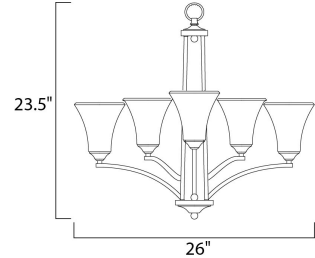

Lighting Your Life Since 1970

Product Specifications - 20095FTSN

Job Name:	Job Type:
Quantity:	Comments:

20095FTSN
Aurora 5-Light Chandelier

Finish
Satin Nickel

Glass/Shade
Frosted

Product Category
Single-Tier Chandelier

Measurements

Width	26.00"
Height	23.50"
Length	N/A
Extension	N/A
Back Plate Width	N/A
Back Plate Height	N/A
HCO	N/A
Min Overall Height	0.00"
Max Overall Height	N/A
Hanging Weight	13.45 lbs
Height Adjustable	N/A
Slope	N/A
Chain Length	36"
Wire Length	180"
Canopy Width	N/A
Canopy Height	N/A
Canopy Length	N/A