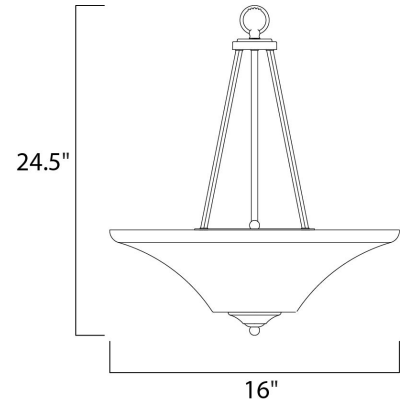

Lighting Your Life Since 1970

Product Specifications - 20093FTOI

Job Name:	Job Type:
Quantity:	Comments:

20093FTOI
Aurora 2-Light Invert Bowl Pendant

Finish

Oil Rubbed Bronze

Glass/Shade

Frosted

Product Category

Invert Bowl Pendant

Lamping

Number of Bulbs	2
Light Type	Incandescent
Bulb Type	MB
Max Bulb Wattage	60
Max Fixture Wattage	120
Rated Life	±2,500 Hours
Rated Lumens	±1,344
Color Temp	±2,700 K
Bulb(s)	Not Included
Light Up/Down	N/A
Beam Spread	N/A
CRI	N/A
Photo Cell Included	N/A
Ballast/Driver/Transformer	No
Dimmable	Standard

Measurements

Width	16.00"
Height	24.50"
Length	N/A
Extension	N/A
Back Plate Width	N/A
Back Plate Height	N/A
HCO	N/A
Min Overall Height	0.00"
Max Overall Height	N/A
Hanging Weight	14.33 lbs
Height Adjustable	N/A
Slope	N/A
Chain Length	36"
Wire Length	180"
Canopy Width	N/A
Canopy Height	N/A
Canopy Length	N/A