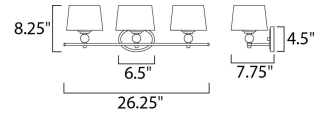

Lighting Your Life Since 1970

Product Specifications - 12763WTPN

Job Name:	Job Type:
Quantity:	Comments:

12763WTPN
Rondo 3-Light Bath Vanity

Finish

Polished Nickel

Glass/Shade

White

Product Category

Bath Vanity

Lamping

Number of Bulbs	3
Light Type	Incandescent
Bulb Type	CA
Max Bulb Wattage	60
Max Fixture Wattage	180
Rated Life	±1,500 Hours
Rated Lumens	±2,016
Color Temp	±2,700 K
Bulb(s)	Not Included
Light Up/Down	N/A
Beam Spread	N/A
CRI	N/A
Photo Cell Included	N/A
Ballast/Driver/Transformer	No
Dimmable	Standard Dimmer

Measurements

Width	26.25"
Height	8.25"
Length	N/A
Extension	8"
Back Plate Width	4.50"
Back Plate Height	6.50"
HCO	6.13"
Min Overall Height	0.00"
Max Overall Height	N/A
Hanging Weight	3.37 lbs
Height Adjustable	N/A
Slope	N/A
Chain Length	N/A
Wire Length	N/A
Canopy Width	
Canopy Height	
Canopy Length	N/A

Shipping

Carton Weight	6.00 lbs
Carton Width	10"
Carton Height	9"
Carton Length	29"
Carton Cubic Feet	1.40
Master Pack	1
Master Pack Weight	N/A
Master Pack Width	N/A
Master Pack Height	N/A
Master Pack Length	N/A
Master Cubic Feet	N/A
UPS Shippable	Yes