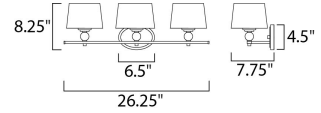

Lighting Your Life Since 1970

Product Specifications - 12763WTOI

Job Name:	Job Type:
Quantity:	Comments:

12763WTOI
Rondo 3-Light Bath Vanity

Finish

Oil Rubbed Bronze

Glass/Shade

Product Category

Measurements

Width	26.25"
Height	8.25"
Length	N/A
Extension	8"
Back Plate Width	6.50"
Back Plate Height	4.50"
HCO	N/A
Min Overall Height	0.00"
Max Overall Height	N/A
Hanging Weight	3.37 lbs
Height Adjustable	N/A
Slope	N/A
Chain Length	N/A
Wire Length	N/A
Canopy Width	N/A
Canopy Height	N/A
Canopy Length	N/A

Shipping

Carton Weight	6.00 lbs
Carton Width	10"
Carton Height	9"
Carton Length	29"
Carton Cubic Feet	1.40
Master Pack	1
Master Pack Weight	N/A
Master Pack Width	N/A
Master Pack Height	N/A
Master Pack Length	N/A
Master Cubic Feet	N/A
UPS Shippable	Yes