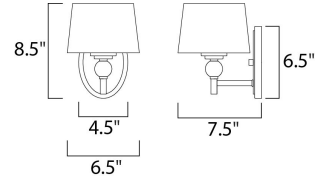

Lighting Your Life Since 1970

Product Specifications - 12761WTOI

Job Name:	Job Type:
Quantity:	Comments:

12761WTOI
Rondo 1-Light Wall Sconce

Finish

Oil Rubbed Bronze

Glass/Shade

Product Category

Measurements

Width	6.50"
Height	8.50"
Length	N/A
Extension	8"
Back Plate Width	4.50"
Back Plate Height	6.50"
HCO	N/A
Min Overall Height	0.00"
Max Overall Height	N/A
Hanging Weight	2.20 lbs
Height Adjustable	N/A
Slope	N/A
Chain Length	N/A
Wire Length	N/A
Canopy Width	N/A
Canopy Height	N/A
Canopy Length	N/A

Shipping

Carton Weight	2.87 lbs
Carton Width	10"
Carton Height	10"
Carton Length	10"
Carton Cubic Feet	0.51
Master Pack	1
Master Pack Weight	N/A
Master Pack Width	N/A
Master Pack Height	N/A
Master Pack Length	N/A
Master Cubic Feet	N/A
UPS Shippable	Yes