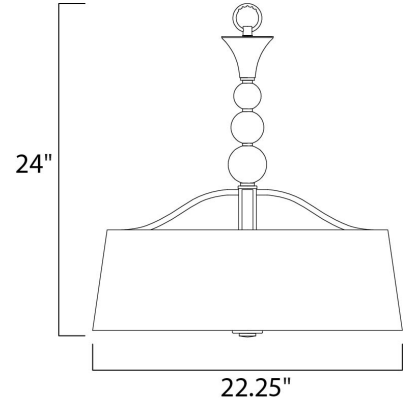

Lighting Your Life Since 1970

Product Specifications - 12753WTPN

Job Name:	Job Type:
Quantity:	Comments:

12753WTPN
Rondo 4-Light Pendant

Finish
Polished Nickel

Glass/Shade
White

Product Category
Entry Foyer Pendant

Measurements

Width	22.25"
Height	24.00"
Length	N/A
Extension	N/A
Back Plate Width	N/A
Back Plate Height	N/A
HCO	N/A
Min Overall Height	0.00"
Max Overall Height	N/A
Hanging Weight	9.61 lbs
Height Adjustable	N/A
Slope	N/A
Chain Length	36"
Wire Length	180"
Canopy Width	N/A
Canopy Height	N/A
Canopy Length	N/A

Shipping

Carton Weight	18.12 lbs
Carton Width	25"
Carton Height	16"
Carton Length	25"
Carton Cubic Feet	5.38
Master Pack	1
Master Pack Weight	N/A
Master Pack Width	N/A
Master Pack Height	N/A
Master Pack Length	N/A
Master Cubic Feet	N/A
UPS Shippable	Yes