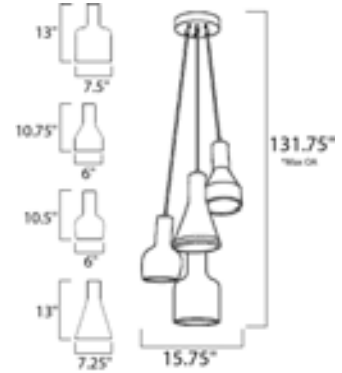

Lighting Your Life Since 1970

Product Specifications - 12399GYPC

Job Name:	Job Type:
Quantity:	Comments:

12399GYPC
Crete 4-Light Pendant

Finish

Polished Chrome

Glass/Shade

Product Category

Multi-Light Pendant

Lamping

Number of Bulbs	4
Light Type	LED
Bulb Type	GU10
Max Bulb Wattage	4
Max Fixture Wattage	16
Rated Life	
Rated Lumens	±1,120
Color Temp	
Bulb(s)	Included
Light Up/Down	N/A
Beam Spread	N/A
CRI	N/A
Photo Cell Included	N/A
Ballast/Driver/Transformer	No
Dimmable	LED Dimmer

Measurements

Width	15.75"
Height	12.75"
Length	15.75"
Extension	N/A
Back Plate Width	N/A
Back Plate Height	N/A
HCO	N/A
Min Overall Height	0.00"
Max Overall Height	N/A
Hanging Weight	19.80 lbs
Height Adjustable	N/A
Slope	N/A
Chain Length	N/A
Wire Length	N/A
Canopy Width	N/A
Canopy Height	N/A
Canopy Length	N/A

Shipping

Carton Weight	21.34 lbs
Carton Width	17"
Carton Height	16"
Carton Length	17"
Carton Cubic Feet	2.70
Master Pack	1
Master Pack Weight	N/A
Master Pack Width	N/A
Master Pack Height	N/A
Master Pack Length	N/A
Master Cubic Feet	N/A
UPS Shippable	Yes