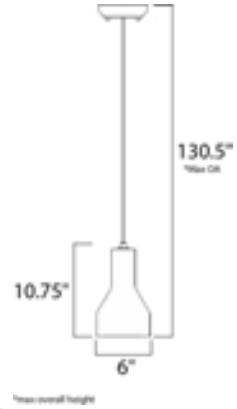

Lighting Your Life Since 1970

Product Specifications - 12392GYPC

Job Name:	Job Type:
Quantity:	Comments:

12392GYPC
Crete 1-Light Pendant

Finish

Polished Chrome

Glass/Shade

Product Category

Single Pendant

Lamping

Number of Bulbs	1
Light Type	LED
Bulb Type	GU10
Max Bulb Wattage	4
Max Fixture Wattage	4
Rated Life	
Rated Lumens	±280
Color Temp	±3,000 K
Bulb(s)	Included
Light Up/Down	N/A
Beam Spread	N/A
CRI	N/A
Photo Cell Included	N/A
Ballast/Driver/Transformer	No
Dimmable	LED Dimmer

Measurements

Width	6.00"
Height	10.75"
Length	6.00"
Extension	N/A
Back Plate Width	N/A
Back Plate Height	N/A
HCO	N/A
Min Overall Height	0.00"
Max Overall Height	130.50"
Hanging Weight	3.96 lbs
Height Adjustable	N/A
Slope	120°
Chain Length	N/A
Wire Length	N/A
Canopy Width	N/A
Canopy Height	N/A
Canopy Length	N/A

Shipping

Carton Weight	4.84 lbs
Carton Width	9"
Carton Height	16"
Carton Length	9"
Carton Cubic Feet	0.68
Master Pack	1
Master Pack Weight	N/A
Master Pack Width	N/A
Master Pack Height	N/A
Master Pack Length	N/A
Master Cubic Feet	N/A
UPS Shippable	Yes