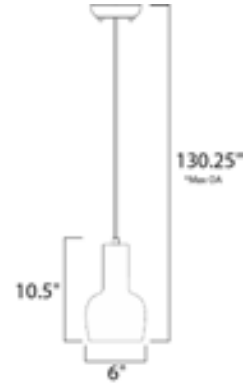

Lighting Your Life Since 1970

Product Specifications - 12391GYPC

Job Name:	Job Type:
Quantity:	Comments:

12391GYPC
Crete 1-Light Pendant

Finish

Polished Chrome

Glass/Shade

Product Category

Single Pendant

Lamping

Number of Bulbs	1
Light Type	LED
Bulb Type	GU10
Max Bulb Wattage	4
Max Fixture Wattage	4
Rated Life	
Rated Lumens	±280
Color Temp	±3,000 K
Bulb(s)	Included
Light Up/Down	N/A
Beam Spread	N/A
CRI	N/A
Photo Cell Included	N/A
Ballast/Driver/Transformer	No
Dimmable	N/A

Measurements

Width	6.00"
Height	10.50"
Length	6.00"
Extension	N/A
Back Plate Width	N/A
Back Plate Height	N/A
HCO	N/A
Min Overall Height	0.00"
Max Overall Height	130.25"
Hanging Weight	4.60 lbs
Height Adjustable	N/A
Slope	120°
Chain Length	N/A
Wire Length	N/A
Canopy Width	N/A
Canopy Height	N/A
Canopy Length	N/A

Shipping

Carton Weight	6.16 lbs
Carton Width	7"
Carton Height	14"
Carton Length	7"
Carton Cubic Feet	0.41
Master Pack	1
Master Pack Weight	N/A
Master Pack Width	N/A
Master Pack Height	N/A
Master Pack Length	N/A
Master Cubic Feet	N/A
UPS Shippable	Yes