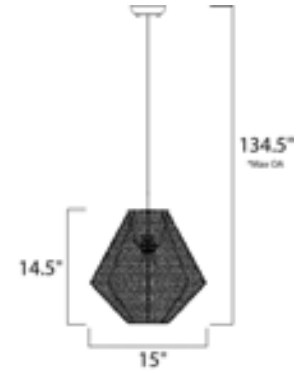

Lighting Your Life Since 1970

Product Specifications - 12197CP

Job Name:	Job Type:
Quantity:	Comments:

12197CP
Twisp 1-Light Pendant

Finish
Copper

Glass/Shade

Product Category
Single Pendant

Lamping

Measurements

Width	15.00"
Height	14.50"
Length	15.00"
Extension	N/A
Back Plate Width	N/A
Back Plate Height	N/A
HCO	N/A
Min Overall Height	0.00"
Max Overall Height	134.50"
Hanging Weight	4.16 lbs
Height Adjustable	N/A
Slope	120°
Chain Length	N/A
Wire Length	N/A
Canopy Width	N/A
Canopy Height	N/A
Canopy Length	N/A

Shipping

Carton Weight	6.45 lbs
Carton Width	16"
Carton Height	15"
Carton Length	16"
Carton Cubic Feet	2.20
Master Pack	1
Master Pack Weight	N/A
Master Pack Width	N/A
Master Pack Height	N/A
Master Pack Length	N/A
Master Cubic Feet	N/A
UPS Shippable	Yes