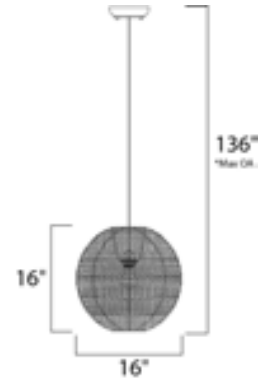

Lighting Your Life Since 1970

Product Specifications - 12194CP

Job Name:	Job Type:
Quantity:	Comments:

12194CP
Twisp 1-Light Pendant

Finish
Copper

Glass/Shade

Product Category
Single Pendant

Lamping

Measurements

Width	16.00"
Height	16.00"
Length	16.00"
Extension	N/A
Back Plate Width	N/A
Back Plate Height	N/A
HCO	N/A
Min Overall Height	0.00"
Max Overall Height	136.00"
Hanging Weight	4.40 lbs
Height Adjustable	N/A
Slope	120°
Chain Length	N/A
Wire Length	N/A
Canopy Width	N/A
Canopy Height	N/A
Canopy Length	N/A

Shipping

Carton Weight	6.60 lbs
Carton Width	16"
Carton Height	11"
Carton Length	17"
Carton Cubic Feet	1.66
Master Pack	1
Master Pack Weight	N/A
Master Pack Width	N/A
Master Pack Height	N/A
Master Pack Length	N/A
Master Cubic Feet	N/A
UPS Shippable	Yes