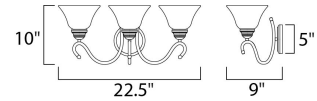

Lighting Your Life Since 1970

Product Specifications - 12068MRSN

Job Name:	Job Type:
Quantity:	Comments:

12068MRSN
Newport 3-Light Bath Vanity

Finish

Satin Nickel

Glass/Shade

Marble

Measurements

Width	22.50"
Height	10.00"
Length	N/A
Extension	9"
Back Plate Width	4.29"
Back Plate Height	N/A
HCO	5.00"
Min Overall Height	0.00"
Max Overall Height	N/A
Hanging Weight	4.96 lbs
Height Adjustable	N/A
Slope	N/A
Chain Length	N/A
Wire Length	N/A
Canopy Width	
Canopy Height	
Canopy Length	N/A