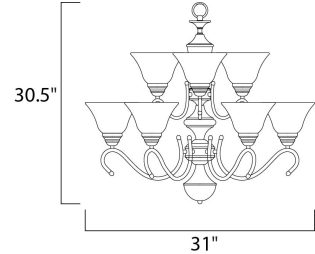

Lighting Your Life Since 1970

Product Specifications - 12065MRSN

Job Name:	Job Type:
Quantity:	Comments:

12065MRSN
Newport 9-Light Chandelier

Finish
Satin Nickel

Glass/Shade
Marble

Product Category
Multi-Tier Chandelier

Measurements

Width	31.00"
Height	30.50"
Length	N/A
Extension	N/A
Back Plate Width	N/A
Back Plate Height	N/A
HCO	N/A
Min Overall Height	0.00"
Max Overall Height	N/A
Hanging Weight	18.25 lbs
Height Adjustable	N/A
Slope	N/A
Chain Length	72"
Wire Length	180"
Canopy Width	N/A
Canopy Height	N/A
Canopy Length	N/A