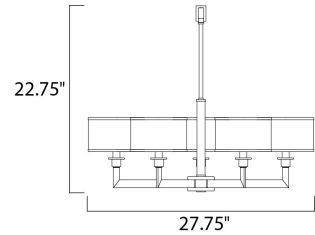

Lighting Your Life Since 1970

Product Specifications - 12055WTOI

Job Name:	Job Type:
Quantity:	Comments:

12055WTOI
Nexus 5-Light Chandelier

Finish

Oil Rubbed Bronze

Glass/Shade

White

Measurements

Width	27.75"
Height	22.75"
Length	N/A
Extension	N/A
Back Plate Width	N/A
Back Plate Height	N/A
HCO	N/A
Min Overall Height	0.00"
Max Overall Height	N/A
Hanging Weight	8.55 lbs
Height Adjustable	N/A
Slope	N/A
Chain Length	36"
Wire Length	180"
Canopy Width	N/A
Canopy Height	N/A
Canopy Length	N/A

Shipping

Carton Weight	14.97 lbs
Carton Width	24"
Carton Height	8"
Carton Length	25"
Carton Cubic Feet	2.67
Master Pack	1
Master Pack Weight	N/A
Master Pack Width	N/A
Master Pack Height	N/A
Master Pack Length	N/A
Master Cubic Feet	N/A
UPS Shippable	Yes