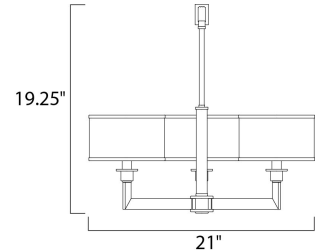

Lighting Your Life Since 1970

Product Specifications - 12054WTSN

Job Name:	Job Type:
Quantity:	Comments:

12054WTSN
Nexus 3-Light Chandelier

Finish
Satin Nickel

Glass/Shade
White

Product Category
Mini Chandelier

Measurements

Width	21.00"
Height	19.25"
Length	N/A
Extension	N/A
Back Plate Width	N/A
Back Plate Height	N/A
HCO	N/A
Min Overall Height	0.00"
Max Overall Height	N/A
Hanging Weight	5.95 lbs
Height Adjustable	N/A
Slope	N/A
Chain Length	36"
Wire Length	180"
Canopy Width	N/A
Canopy Height	N/A
Canopy Length	N/A

Shipping

Carton Weight	8.55 lbs
Carton Width	17"
Carton Height	9"
Carton Length	19"
Carton Cubic Feet	1.55
Master Pack	1
Master Pack Weight	N/A
Master Pack Width	N/A
Master Pack Height	N/A
Master Pack Length	N/A
Master Cubic Feet	N/A
UPS Shippable	Yes