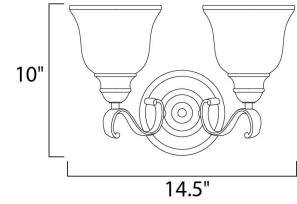

Lighting Your Life Since 1970

Product Specifications - 11808ICBK

Job Name:	Job Type:
Quantity:	Comments:

11808ICBK
Linda 2-Light Bath Vanity

Finish
Black

Glass/Shade
Ice

Product Category
Bath Vanity

Lamping

Measurements

Width	14.50"
Height	10.00"
Length	N/A
Extension	8"
Back Plate Width	5.30"
Back Plate Height	5.30"
HCO	5.50"
Min Overall Height	0.00"
Max Overall Height	N/A
Hanging Weight	4.76 lbs
Height Adjustable	N/A
Slope	N/A
Chain Length	N/A
Wire Length	N/A
Canopy Width	N/A
Canopy Height	N/A
Canopy Length	N/A

Shipping

Carton Weight	5.00 lbs
Carton Width	11"
Carton Height	9"
Carton Length	13"
Carton Cubic Feet	0.74
Master Pack	1
Master Pack Weight	N/A
Master Pack Width	N/A
Master Pack Height	N/A
Master Pack Length	N/A
Master Cubic Feet	N/A
UPS Shippable	Yes