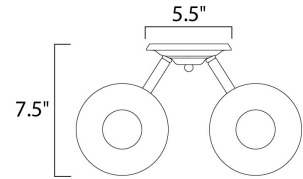

Lighting Your Life Since 1970

Product Specifications - 11808ICBK

Job Name:	Job Type:
Quantity:	Comments:

11808ICBK
Linda 2-Light Bath Vanity

Finish
Black

Glass/Shade
Ice

Product Category
Bath Vanity

Lamping

Measurements

Width	14.50"
Height	10.00"
Length	N/A
Extension	8"
Back Plate Width	5.30"
Back Plate Height	5.30"
HCO	5.50"
Min Overall Height	0.00"
Max Overall Height	N/A
Hanging Weight	4.76 lbs
Height Adjustable	N/A
Slope	N/A
Chain Length	N/A
Wire Length	N/A
Canopy Width	N/A
Canopy Height	N/A
Canopy Length	N/A

Shipping

Carton Weight	5.00 lbs
Carton Width	11"
Carton Height	9"
Carton Length	13"
Carton Cubic Feet	0.74
Master Pack	1
Master Pack Weight	N/A
Master Pack Width	N/A
Master Pack Height	N/A
Master Pack Length	N/A
Master Cubic Feet	N/A
UPS Shippable	Yes