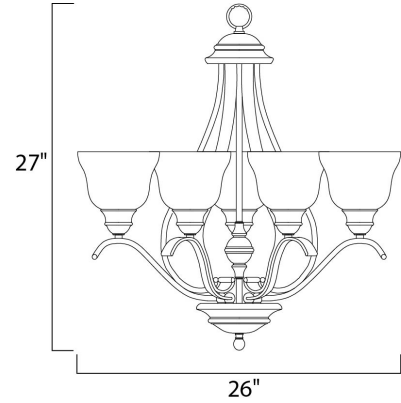

Lighting Your Life Since 1970

Product Specifications - 11805ICBK

Job Name:	Job Type:
Quantity:	Comments:

11805ICBK
Linda 5-Light Chandelier

Finish
Black

Glass/Shade
Ice

Product Category
Single-Tier Chandelier

Measurements

Width	26.00"
Height	27.00"
Length	N/A
Extension	N/A
Back Plate Width	N/A
Back Plate Height	N/A
HCO	N/A
Min Overall Height	0.00"
Max Overall Height	N/A
Hanging Weight	13.90 lbs
Height Adjustable	N/A
Slope	N/A
Chain Length	36"
Wire Length	180"
Canopy Width	N/A
Canopy Height	N/A
Canopy Length	N/A