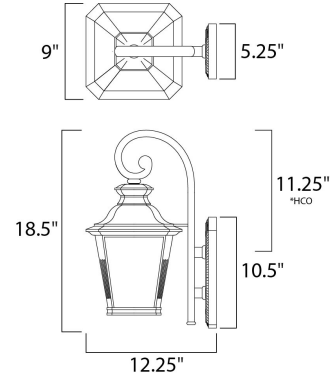

Lighting Your Life Since 1970

Product Specifications - 1125FSBZ

Job Name:	Job Type:
Quantity:	Comments:

1125FSBZ
Knoxville 1-Light Outdoor Wall Lantern

Finish
Bronze

Glass/Shade
Frosted Seedy

Product Category
Outdoor Wall Mount

Measurements

Width	9.00"
Height	18.50"
Length	N/A
Extension	12"
Back Plate Width	5.25"
Back Plate Height	10.50"
HCO	11.25"
Min Overall Height	0.00"
Max Overall Height	N/A
Hanging Weight	5.81 lbs
Height Adjustable	N/A
Slope	N/A
Chain Length	N/A
Wire Length	N/A
Canopy Width	N/A
Canopy Height	N/A
Canopy Length	N/A