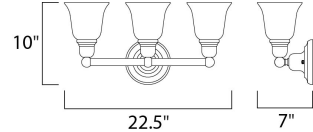

Lighting Your Life Since 1970

Product Specifications - 11088SVOI

| | |
|-----------|-----------|
| Job Name: | Job Type: |
| Quantity: | Comments: |

11088SVOI
Bel Air 3-Light Bath Vanity

Finish

Oil Rubbed Bronze

Glass/Shade

Soft Vanilla

Product Category

Bath Vanity

Lamping

| | |
|-----------------------------------|--------------|
| Number of Bulbs | 3 |
| Light Type | Incandescent |
| Bulb Type | MB |
| Max Bulb Wattage | 100 |
| Max Fixture Wattage | 300 |
| Rated Life | ±2,500 Hours |
| Rated Lumens | ±3,450 |
| Color Temp | ±2,700 K |
| Bulb(s) | Not Included |
| Light Up/Down | Both |
| Beam Spread | N/A |
| CRI | N/A |
| Photo Cell Included | N/A |
| Ballast/Driver/Transformer | No |
| Dimmable | Standard |

Measurements

| | |
|---------------------------|----------|
| Width | 22.50" |
| Height | 10.00" |
| Length | N/A |
| Extension | 7" |
| Back Plate Width | 6.00" |
| Back Plate Height | 6.00" |
| HCO | 7.94" |
| Min Overall Height | 0.00" |
| Max Overall Height | 11.50" |
| Hanging Weight | 5.14 lbs |
| Height Adjustable | N/A |
| Slope | N/A |
| Chain Length | N/A |
| Wire Length | N/A |
| Canopy Width | N/A |
| Canopy Height | N/A |
| Canopy Length | N/A |