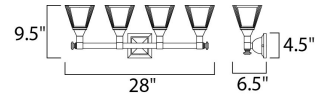

Lighting Your Life Since 1970

Product Specifications - 11079FTSN

Job Name:	Job Type:
Quantity:	Comments:

11079FTSN
Brentwood 4-Light Bath Vanity

Finish

Satin Nickel

Glass/Shade

Frosted

Product Category

Bath Vanity

Lamping

Number of Bulbs	4
Light Type	Incandescent
Bulb Type	MB
Max Bulb Wattage	100
Max Fixture Wattage	400
Rated Life	±2,500 Hours
Rated Lumens	±4,600
Color Temp	±2,700 K
Bulb(s)	Not Included
Light Up/Down	Both
Beam Spread	N/A
CRI	N/A
Photo Cell Included	N/A
Ballast/Driver/Transformer	No
Dimmable	Standard

Measurements

Width	28.00"
Height	9.50"
Length	N/A
Extension	7"
Back Plate Width	4.50"
Back Plate Height	4.50"
HCO	7.00"
Min Overall Height	0.00"
Max Overall Height	N/A
Hanging Weight	10.50 lbs
Height Adjustable	N/A
Slope	N/A
Chain Length	N/A
Wire Length	N/A
Canopy Width	N/A
Canopy Height	N/A
Canopy Length	N/A