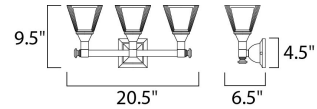

Lighting Your Life Since 1970

Product Specifications - 11078FTSN

Job Name:	Job Type:
Quantity:	Comments:

11078FTSN
Brentwood 3-Light Bath Vanity

Finish

Satin Nickel

Glass/Shade

Frosted

Product Category

Bath Vanity

Lamping

Number of Bulbs	3
Light Type	Incandescent
Bulb Type	MB
Max Bulb Wattage	100
Max Fixture Wattage	300
Rated Life	±2,500 Hours
Rated Lumens	±3,450
Color Temp	±2,700 K
Bulb(s)	Not Included
Light Up/Down	Both
Beam Spread	N/A
CRI	N/A
Photo Cell Included	N/A
Ballast/Driver/Transformer	No
Dimmable	Standard

Measurements

Width	20.50"
Height	9.50"
Length	N/A
Extension	7"
Back Plate Width	4.50"
Back Plate Height	4.50"
HCO	7.00"
Min Overall Height	0.00"
Max Overall Height	N/A
Hanging Weight	8.10 lbs
Height Adjustable	N/A
Slope	N/A
Chain Length	N/A
Wire Length	N/A
Canopy Width	N/A
Canopy Height	N/A
Canopy Length	N/A