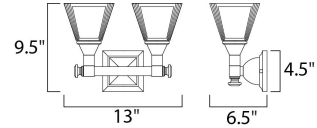

Lighting Your Life Since 1970

Product Specifications - 11077FTOI

Job Name:	Job Type:
Quantity:	Comments:

11077FTOI
Brentwood 2-Light Bath Vanity

Finish

Oil Rubbed Bronze

Glass/Shade

Frosted

Product Category

Bath Vanity

Lamping

Number of Bulbs	2
Light Type	Incandescent
Bulb Type	MB
Max Bulb Wattage	100
Max Fixture Wattage	200
Rated Life	±2,500 Hours
Rated Lumens	±2,300
Color Temp	±2,700 K
Bulb(s)	Not Included
Light Up/Down	Both
Beam Spread	N/A
CRI	N/A
Photo Cell Included	N/A
Ballast/Driver/Transformer	No
Dimmable	Standard

Measurements

Width	13.00"
Height	9.50"
Length	N/A
Extension	7"
Back Plate Width	4.50"
Back Plate Height	4.50"
HCO	7.00"
Min Overall Height	0.00"
Max Overall Height	N/A
Hanging Weight	4.62 lbs
Height Adjustable	N/A
Slope	N/A
Chain Length	N/A
Wire Length	N/A
Canopy Width	N/A
Canopy Height	N/A
Canopy Length	N/A